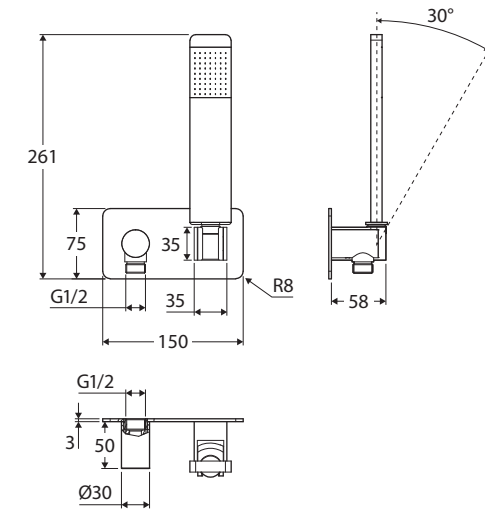

Lincoln

HAND SHOWER

SOFT SQUARE PLATE

Features

- Designed to complement the shower or bath
- All-in-one water inlet and mounting bracket
- Tilt function
- Made from solid brass
- 1.5 metre stainless steel flexible hose (PVC on matte black model)
- **WELS 3 Star rated, 9L/min**

LINCOLN Hand Piece (MSH001/MSH001B):

- Single water-flow setting
- Made from solid brass with ABS face plate

Available in

Polished
Chrome
433111

Electroplated
Matte Black
433111MB

Chrome with Matte
Black Hand Piece
433111B

While we aim to ensure specifications are correct at the time of publication, Fienza reserves the right to make modifications without prior notice. Physical colour may vary from image shown. All measurements are shown in millimetres. Always use physical product measurements for mark-ups and roughing-in as the technical drawing may differ from actual product received.